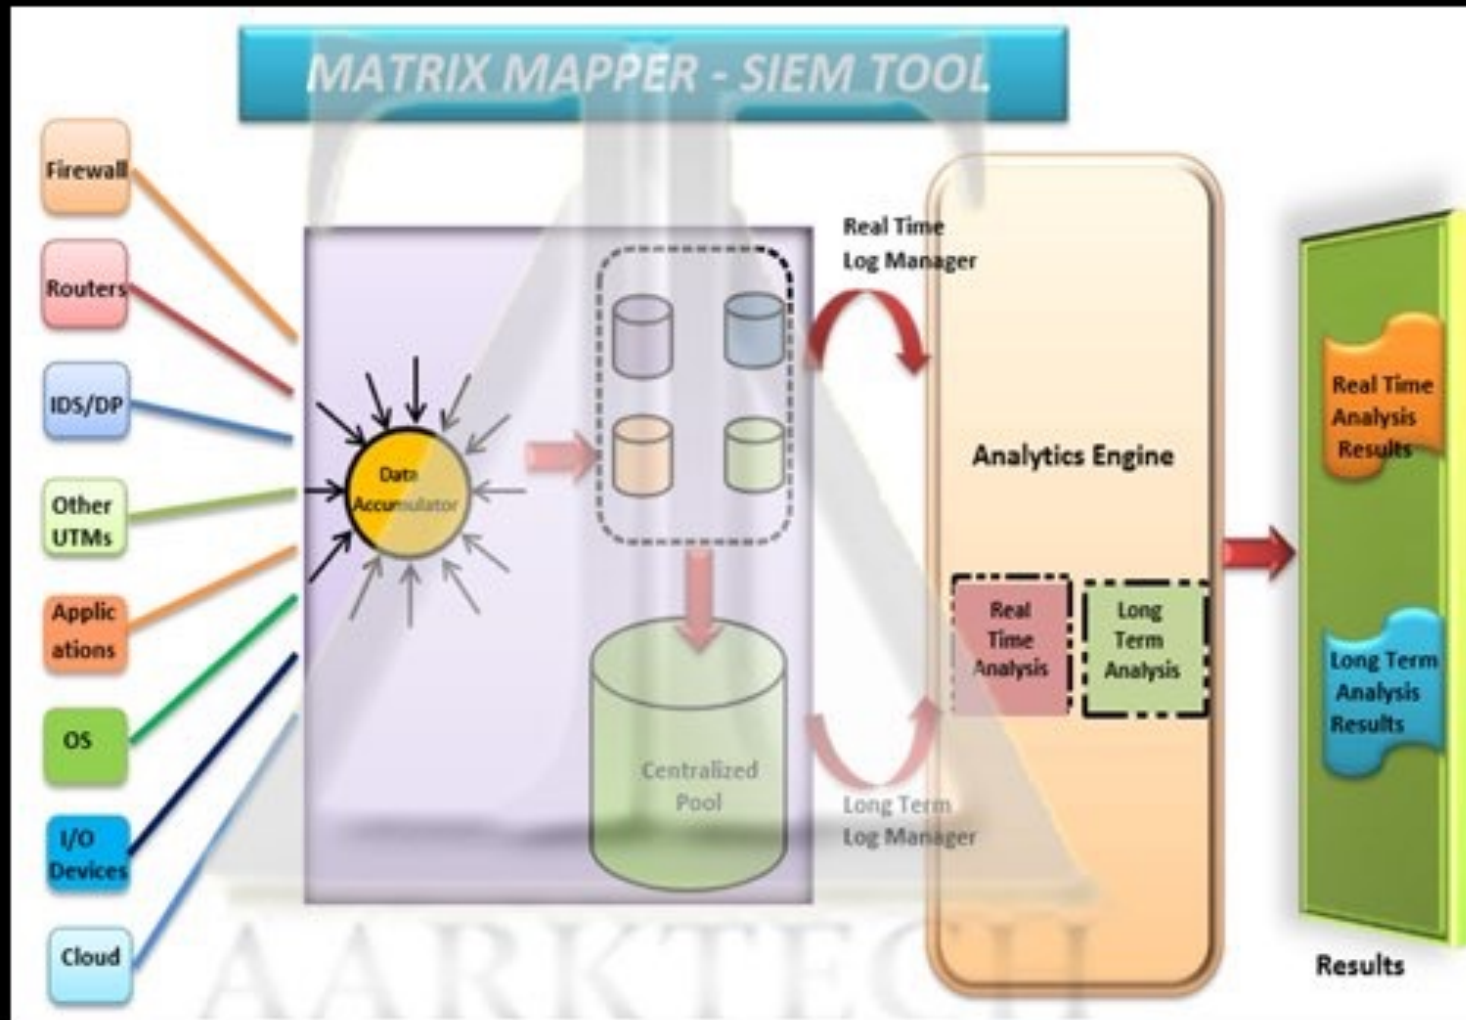

"Dr Martens, black, old". Licensed under CC BY-SA 3.0 via Wikimedia Commons - <https://commons.wikimedia.org/wiki/File:Dr_Martens,_black,_old.jpg#/media/File:Dr_Martens,_black,_old.jpg>